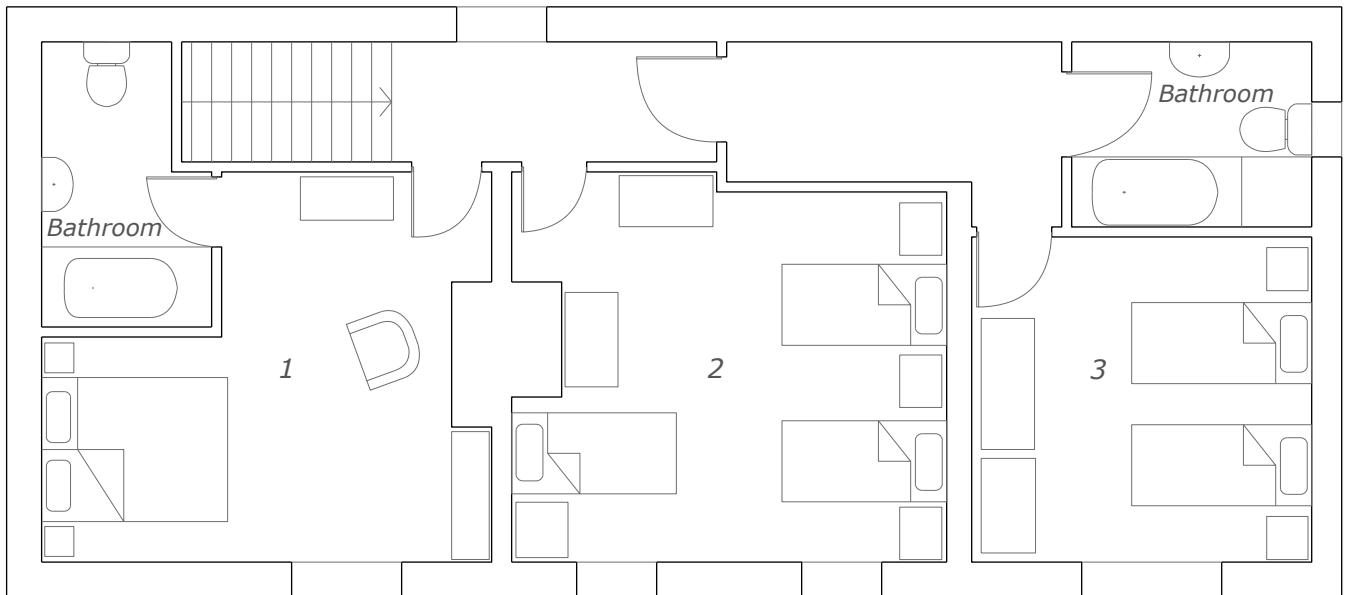

Rose Cottage

Ground Floor

First Floor

1. The Master Bedroom has a double bedstead with an ensuite ensuite bathroom
2. Middle Bedroom has 3 single bedsteads, this bedroom shares a bathroom with bedroom 3
3. End Bedroom has 2 single bedsteads, this bedroom shares a bathroom with bedroom 2.