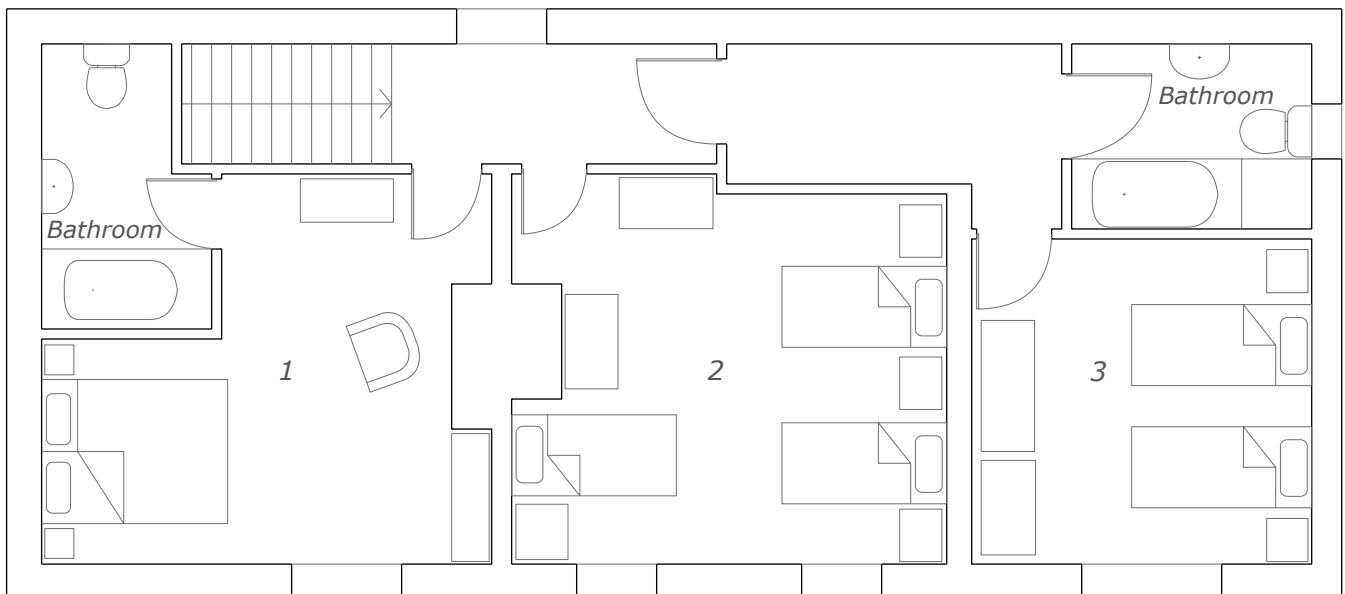

Rose Cottage

Ground Floor

First Floor

1. The Master Bedroom has a double bedstead with an ensuite ensuite bathroom
2. Middle Bedroom has 3 single bedsteads, this bedroom shares a bathroom with bedroom 3
3. End Bedroom has 2 single bedsteads, this bedroom shares a bathroom with bedroom 2.