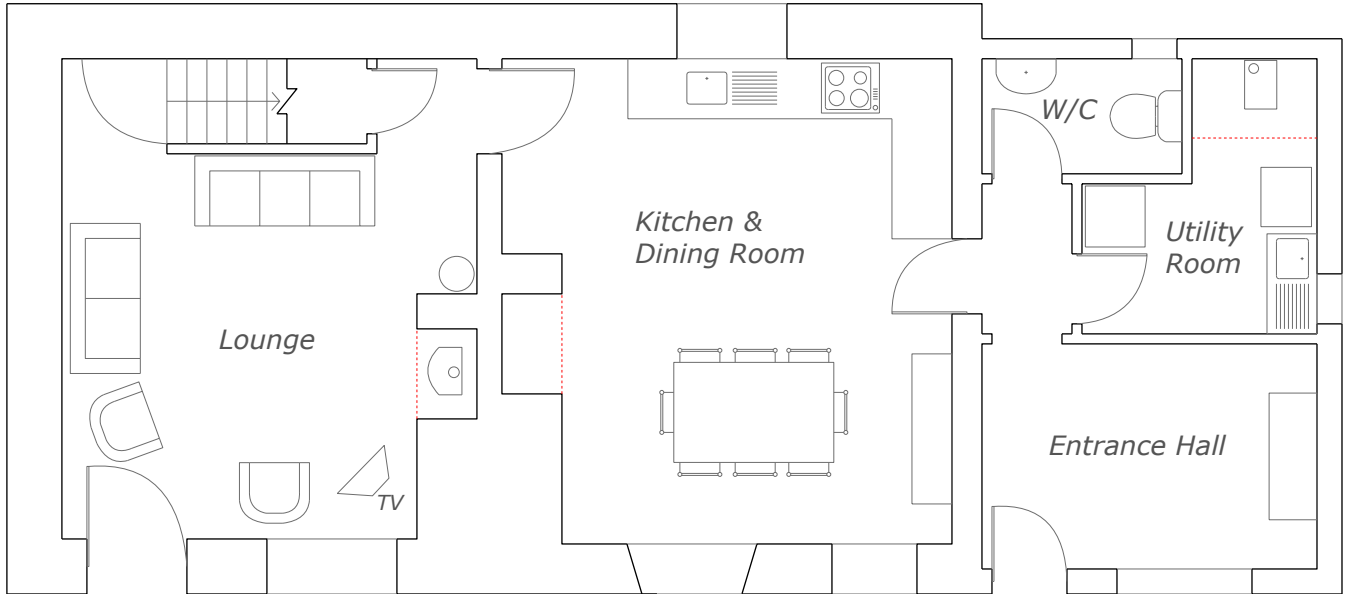

Rose Cottage

Ground Floor

First Floor

1. The Master Bedroom has a double bedstead with an ensuite ensuite bathroom
2. Middle Bedroom has 3 single bedsteads, this bedroom shares a bathroom with bedroom 3
3. End Bedroom has 2 single bedsteads, this bedroom shares a bathroom with bedroom 2.