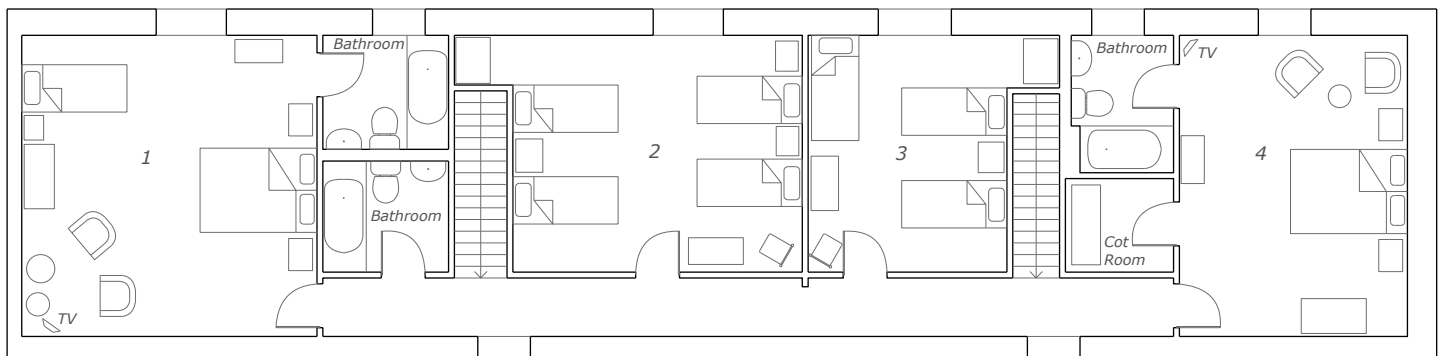

Orchard House

Ground Floor

Please Note: The dining room table only shows seating for 14. An additional table & 8 chairs are available

First Floor

Upstairs Bedrooms:

1. The South Suite has a King-size and a single bedstead with an ensuite bathroom
2. This bedroom has 4 single bedsteads - this bedroom shares a bathroom with bedroom 3
3. This bedroom has 3 single bedsteads - this bedroom shares a bathroom with 2
4. The North suite has a King-size bedstead, with ensuite bathroom and ensuite cot room.

Downstairs Bedrooms:

5. This bedroom has two single beds which can be zipped together to make a super king-size bed. There is an ensuite bathroom.

Please Note: Bedrooms 1, 4 and 5 all have sitting areas with comfy chairs and TV's plus tea and coffee making facilities.