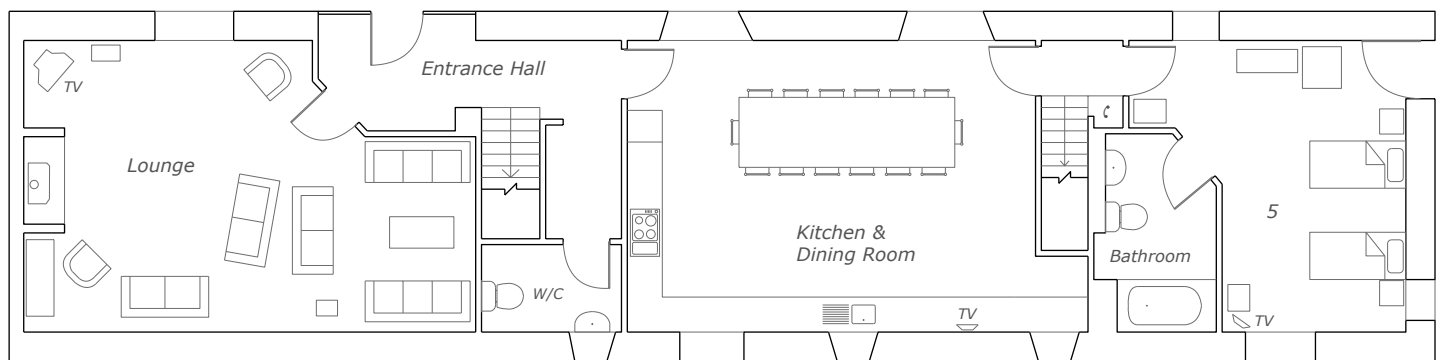

Orchard House

Ground Floor

Please Note: The dining room table only shows seating for 14. An additional table & 8 chairs are available

First Floor

Upstairs Bedrooms:

1. The South Suite has a King-size and a single bedstead with an ensuite bathroom
2. This bedroom has 4 single bedsteads - this bedroom shares a bathroom with bedroom 3
3. This bedroom has 3 single bedsteads - this bedroom shares a bathroom with 2
4. The North suite has a King-size bedstead, with ensuite bathroom and ensuite cot room.

Downstairs Bedrooms:

5. This bedroom has two single beds which can be zipped together to make a super king-size bed. There is an ensuite bathroom.

Please Note: Bedrooms 1, 4 and 5 all have sitting areas with comfy chairs and TV's plus tea and coffee making facilities.